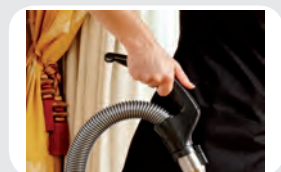

SEBO PROFESSIONAL D8

TECHNOLOGICALLY ADVANCED, SUPERBLY ENGINEERED

Made in Germany, the SEBO Professional D8 takes commercial barrels to a new level of quality, performance and ease of use. SEBO's patented ErgoGrip handle is comfortable and offers great control, making cleaning easier and faster. The stainless steel telescopic tube can be adjusted for comfort and the four castors let it move easily over the floor without tipping, whilst walls and furniture are protected by the AirBelt bumper.

The 1200 Watt Eco motor gives outstanding cleaning performance whilst suction control enables power consumption to be lowered when maximum suction isn't required.

ErgoGrip handle.

Ergonomically designed for fatigue-free use and superior control of the cleaning tools